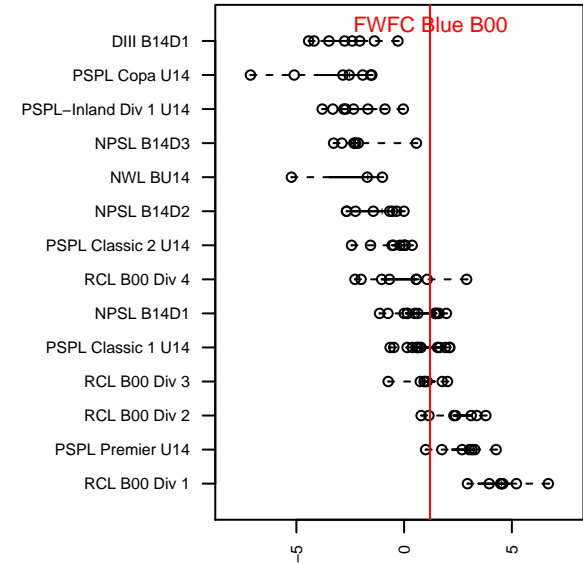

FWFC Blue B00

Federal Way FC
 Federal Way, WA
 B00 total strength=1212
 attack=4.29 defense=4.05
 fall league = RCL B00 Div 3, RCL B00 7v2
 spr league = Win RCL B00 Div 3

alt names used:
 FWFC B00 Blue
 FWFC B00 Blue
 FWFC B00 Blue (A)
 FWFC B00 Blue (A)
 FWFC Blue [B00]
 FWFC B00 Blue (A)
 FWFC B00 Blue (A)

Venues played:
 2013 Challenge Cup B00 Division 2 – Challeng
 2014 Clash At the Border Silver/Bronze/Copper
 2014 Seattle Cup BU14
 2014 Blast Off BU14 A
 2014 RCL B00 Div 3
 2014 RCL B00 7v2
 2014 Win RCL B00 Div 3
 2014 WYS Presidents Cup B00 Division 1

**attack and defense variance (black dot)
relative to other teams
and top 10 in region**

**attack and defense rating
relative to others at age
and all opponents in last 13 months**

Performance relative to 13 month average