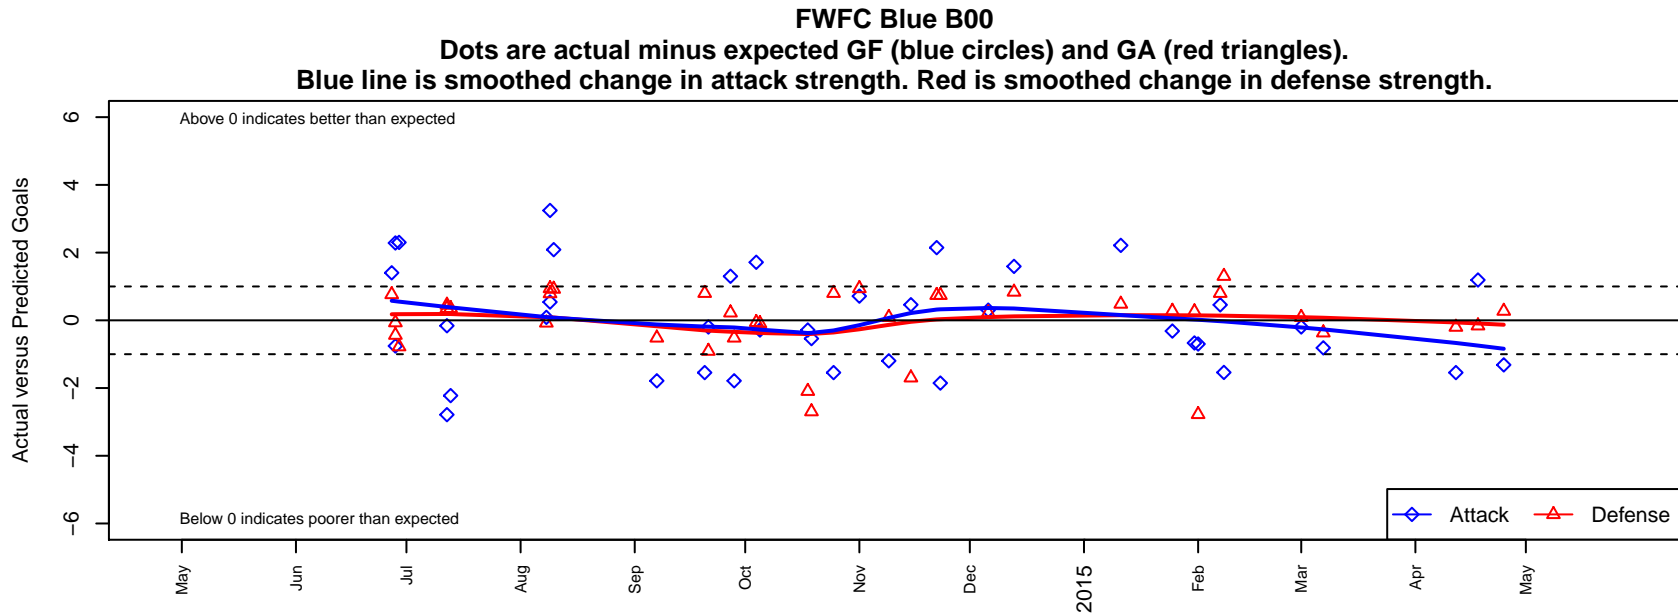

FWFC Blue B00

Federal Way FC
 Federal Way, WA
 B00 total strength=1212
 attack=4.29 defense=4.05
 fall league = RCL B00 Div 3, RCL B00 7v2
 spr league = Win RCL B00 Div 3

alt names used:
 FWFC B00 Blue
 FWFC B00 Blue
 FWFC B00 Blue (A)
 FWFC B00 Blue (A)
 FWFC Blue [B00]
 FWFC B00 Blue (A)
 FWFC B00 Blue (A)

**attack and defense variance (black dot)
relative to other teams
and top 10 in region**

**attack and defense rating
relative to others at age
and all opponents in last 13 months**

Performance relative to 13 month average