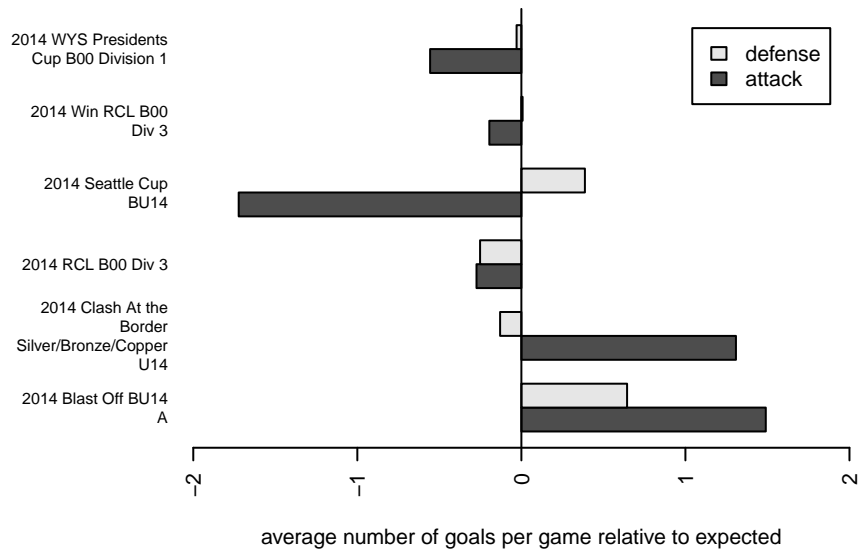

FWFC Blue B00

Federal Way FC
 Federal Way, WA
 B00 total strength=1212
 attack=4.29 defense=4.05
 fall league = RCL B00 Div 3, RCL B00 7v2
 spr league = Win RCL B00 Div 3

alt names used:
 FWFC B00 Blue
 FWFC B00 Blue
 FWFC B00 Blue (A)
 FWFC B00 Blue (A)
 FWFC Blue [B00]
 FWFC B00 Blue (A)
 FWFC B00 Blue (A)

Venues played:
 2013 Challenge Cup B00 Division 2 – Challeng
 2014 Clash At the Border Silver/Bronze/Copper
 2014 Seattle Cup BU14
 2014 Blast Off BU14 A
 2014 RCL B00 Div 3
 2014 RCL B00 7v2
 2014 Win RCL B00 Div 3
 2014 WYS Presidents Cup B00 Division 1

**attack and defense variance (black dot)
relative to other teams
and top 10 in region**

**attack and defense rating
relative to others at age
and all opponents in last 13 months**

Performance relative to 13 month average