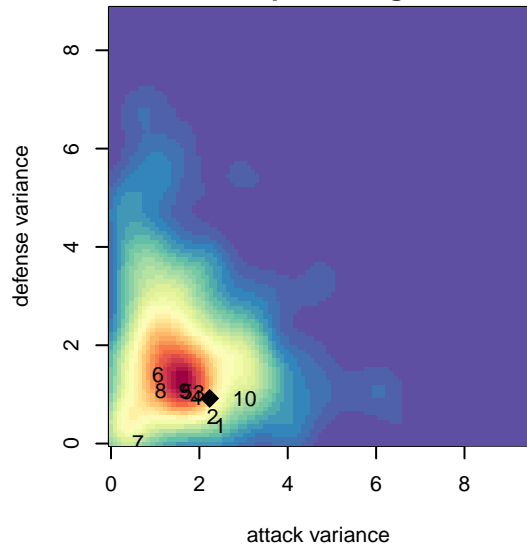

FWFC Blue B00

Federal Way FC
 Federal Way, WA
 B00 total strength=1212
 attack=4.29 defense=4.05
 fall league = RCL B00 Div 3, RCL B00 7v2
 spr league = Win RCL B00 Div 3

alt names used:
 FWFC B00 Blue
 FWFC B00 Blue
 FWFC B00 Blue (A)
 FWFC B00 Blue (A)
 FWFC Blue [B00]
 FWFC B00 Blue (A)
 FWFC B00 Blue (A)

Venues played:
 2013 Challenge Cup B00 Division 2 – Challeng
 2014 Clash At the Border Silver/Bronze/Copper
 2014 Seattle Cup BU14
 2014 Blast Off BU14 A
 2014 RCL B00 Div 3
 2014 RCL B00 7v2
 2014 Win RCL B00 Div 3
 2014 WYS Presidents Cup B00 Division 1

**attack and defense variance (black dot)
relative to other teams
and top 10 in region**

**attack and defense rating
relative to others at age
and all opponents in last 13 months**

Performance relative to 13 month average