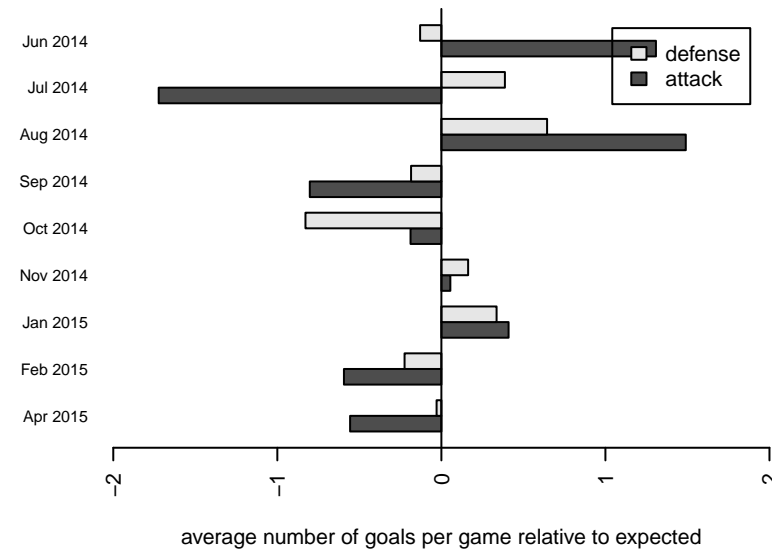

Performance relative to 13 month average